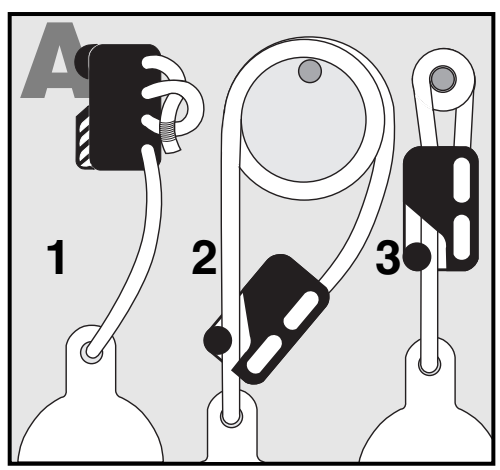

Clamcleat®
Rope cleats

CL234
Large
Loop cleat

www.clamcleat.com

6-12mmØ
(1/4" - 1/2")

6 - 8 mmØ
(1/4" - 3/16")

CL223
3-6mmØ
(1/8" - 1/4")

Line-Lok®
CL266 0 - 3 mm
(0.3/64")Ø
CL260 2 - 5 mm
(5/64-3/16")Ø
CL276 3 - 6 mm
(1/8-1/4")Ø
CL271 4 - 8 mm
(5/32-5/16")Ø