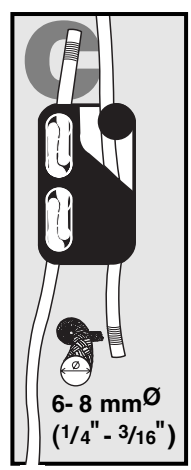

Clamcleat®
Rope cleats

CL234
Large
Loop cleat

www.clamcleat.com

6-12mmØ
(1/4" - 1/2")

6 - 8 mmØ
(1/4" - 3/16")

CL223
3-6mmØ
(1/8" - 1/4")

Line-Lok®
CL266 0 - 3 mm
(0.3/64")Ø
CL260 2 - 5 mm
(5/64-3/16")Ø
CL276 3 - 6 mm
(1/8-1/4")Ø
CL271 4 - 8 mm
(5/32-5/16")Ø