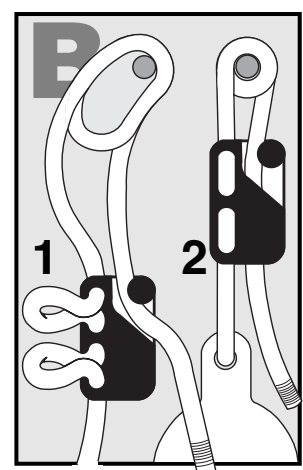

Clamcleat®
Rope cleats

CL234
Large
Loop cleat

www.clamcleat.com

6-12mmØ
(1/4" - 1/2")

6 - 8 mmØ
(1/4" - 3/16")

CL223
3-6mmØ
(1/8" - 1/4")

Line-Lok®
CL266 0 - 3 mm
(0.3/64")Ø
CL260 2 - 5 mm
(5/64-3/16")Ø
CL276 3 - 6 mm
(1/8-1/4")Ø
CL271 4 - 8 mm
(5/32-5/16")Ø