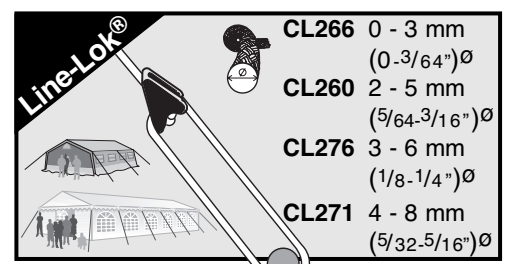

Clamcleat®
Rope cleats

CL234
Large
Loop cleat

www.clamcleat.com

6-12mmØ
(1/4" - 1/2")

6 - 8 mmØ
(1/4" - 3/16")

CL223
3-6mmØ
(1/8" - 1/4")

Line-Lok®
CL266 0 - 3 mm
(0.3/64")Ø
CL260 2 - 5 mm
(5/64-3/16")Ø
CL276 3 - 6 mm
(1/8-1/4")Ø
CL271 4 - 8 mm
(5/32-5/16")Ø