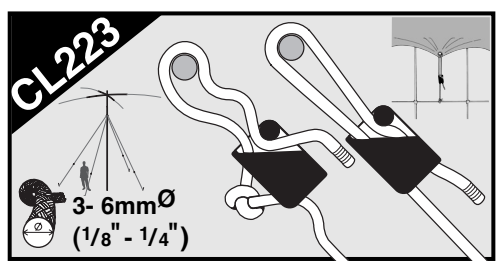

Clamcleat®
Rope cleats

CL234
Large
Loop cleat

www.clamcleat.com

6-12mmØ
(1/4" - 1/2")

6 - 8 mmØ
(1/4" - 3/16")

CL223
3-6mmØ
(1/8" - 1/4")

Line-Lok®
CL266 0 - 3 mm
(0.3/64")Ø
CL260 2 - 5 mm
(5/64-3/16")Ø
CL276 3 - 6 mm
(1/8-1/4")Ø
CL271 4 - 8 mm
(5/32-5/16")Ø