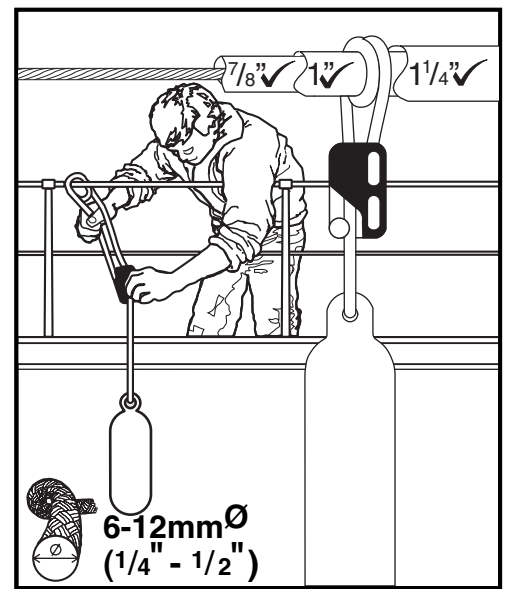

Clamcleat®
Rope cleats

CL234
Large
Loop cleat

www.clamcleat.com

6-12mmØ
(1/4" - 1/2")

6 - 8 mmØ
(1/4" - 3/16")

CL223
3-6mmØ
(1/8" - 1/4")

Line-Lok®
CL266 0 - 3 mm
(0.3/64")Ø
CL260 2 - 5 mm
(5/64-3/16")Ø
CL276 3 - 6 mm
(1/8-1/4")Ø
CL271 4 - 8 mm
(5/32-5/16")Ø