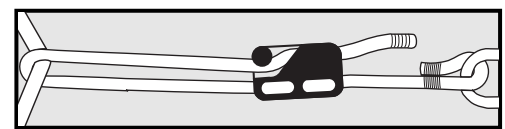

Clamcleat®
Rope cleats

CL234
Large
Loop cleat

www.clamcleat.com

6-12mmØ
(1/4" - 1/2")

6 - 8 mmØ
(1/4" - 3/16")

CL223
3-6mmØ
(1/8" - 1/4")

Line-Lok®
CL266 0 - 3 mm
(0.3/64")Ø
CL260 2 - 5 mm
(5/64-3/16")Ø
CL276 3 - 6 mm
(1/8-1/4")Ø
CL271 4 - 8 mm
(5/32-5/16")Ø